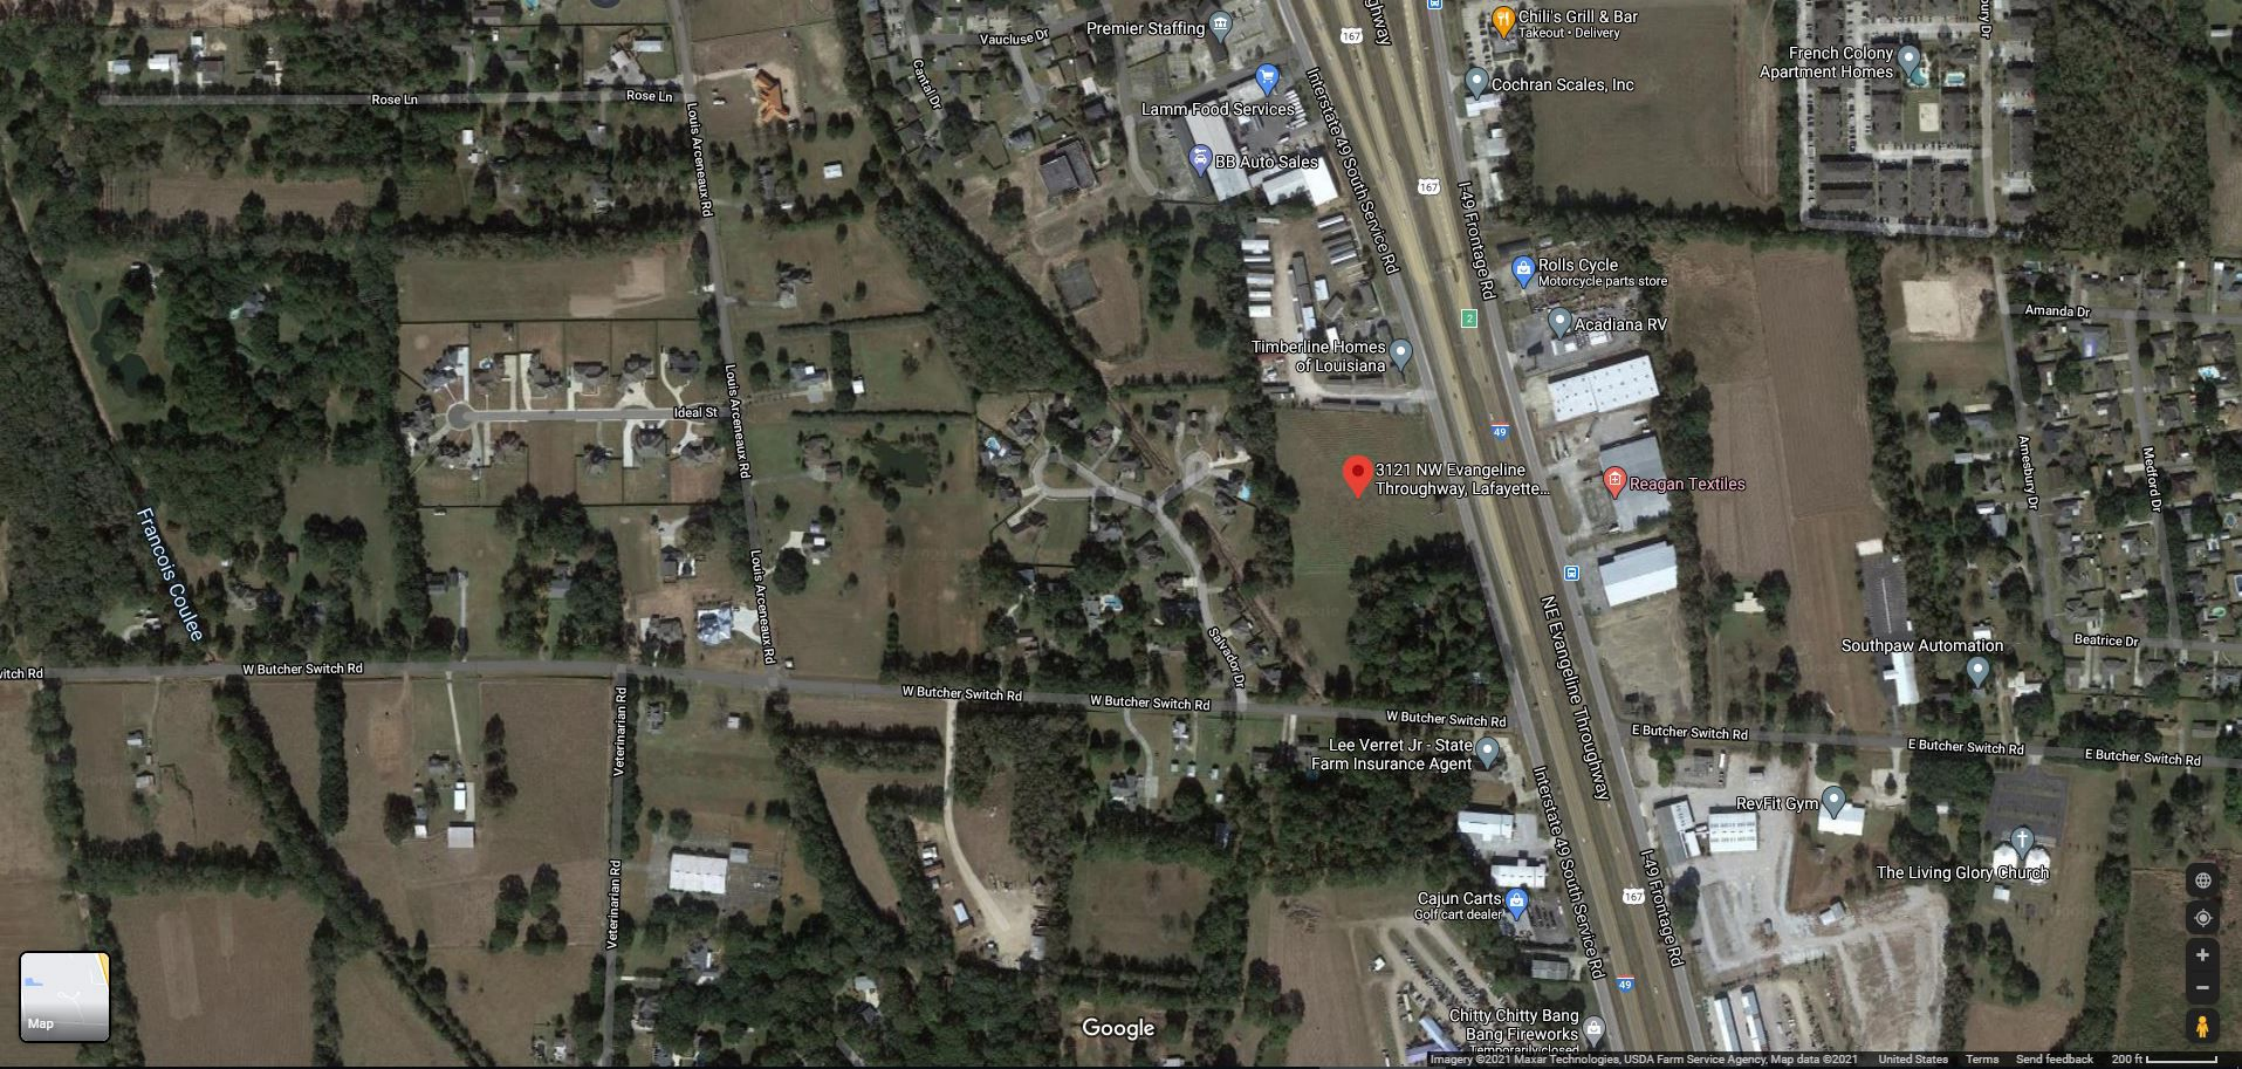

0010/428038

BUREAU OF INVESTIGATION - STATE POLICE

Vicinity Map

Site Map

Status: ACTIVE
Department Name: 08B DEPT OF PUBLIC SAFETY
Agency Name: 419 OFFICE OF STATE POLICE
Group: STATE POLICE
Function: STATE POLICE B.O.I.
Facility: BUREAU OF INVESTIGATION - STATE POLICE
Address1: I-49 SERVICE ROAD
Address2:
City/State/Zip: CARENCRO, LA
Contact: BERNELL BOUDREAUX
E-Mail: BERNELL.BOUDREAUX@LA.GOV

Legal Description:
 PARCEL OF LAND FRONTING ON THE WESTERN I-49 SERVICE ROAD IN N.W. CORNER OF SEC 103, T8S-R4E.

Additional Notes:
 CURRENTLY SURPLUSED TO THE STATE LAND OFFICE FOR DISPOSAL.

| | | | |
|-----------------------------------|--------------|-----------------------------|--------------|
| Approx Land Value: | \$760,000.00 | Approx Timber Value: | \$0.00 |
| Approx Total Value: | \$760,000.00 | | |
| Annual Oper/Maint Expense: | \$0.00 | Est Maint Backlog: | \$760,000.00 |

Current State of Utilization:
 APPROVED BY THE LEGISLATURE.
Recommendations for Future Utilization:
 SELL.

Rose Ln

Rose Ln

Louis Arceneaux Rd

Louis Arceneaux Rd

Ideal St

W Butcher Switch Rd

Veterinarian Rd

Chitty Chitty Bang Fireworks

I-49 South Service Rd

I-49 Frontage Rd

French Colony Apartment Homes

Cochran Scales, Inc

Chili's Grill & Bar
Takeout - Delivery

Amanda Dr

Amesbury Dr