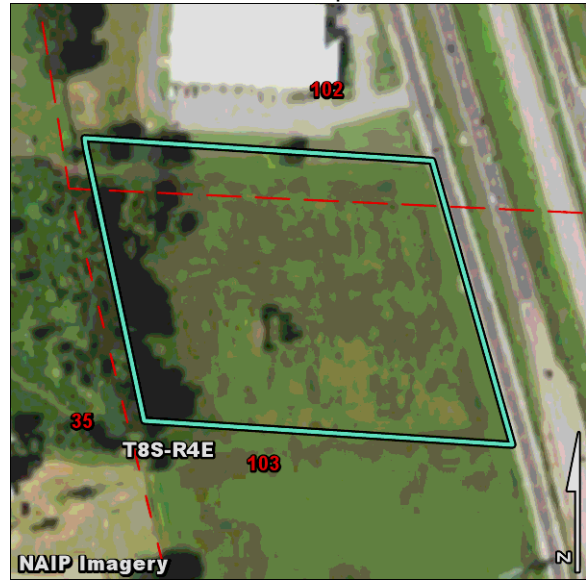

0010/428038

BUREAU OF INVESTIGATION - STATE POLICE

Vicinity Map

Site Map

Status: ACTIVE
Department Name: 08B DEPT OF PUBLIC SAFETY
Agency Name: 419 OFFICE OF STATE POLICE
Group: STATE POLICE
Function: STATE POLICE B.O.I.
Facility: BUREAU OF INVESTIGATION - STATE POLICE
Address1: I-49 SERVICE ROAD
Address2:
City/State/Zip: CARENCRO, LA
Contact: BERNELL BOUDREAUX
E-Mail: BERNELL.BOUDREAUX@LA.GOV

Legal Description:
 PARCEL OF LAND FRONTING ON THE WESTERN I-49 SERVICE ROAD IN N.W. CORNER OF SEC 103, T8S-R4E.

Additional Notes:
 CURRENTLY SURPLUSED TO THE STATE LAND OFFICE FOR DISPOSAL.

| | | | |
|-----------------------------------|--------------|-----------------------------|--------------|
| Approx Land Value: | \$760,000.00 | Approx Timber Value: | \$0.00 |
| Approx Total Value: | \$760,000.00 | | |
| Annual Oper/Maint Expense: | \$0.00 | Est Maint Backlog: | \$760,000.00 |