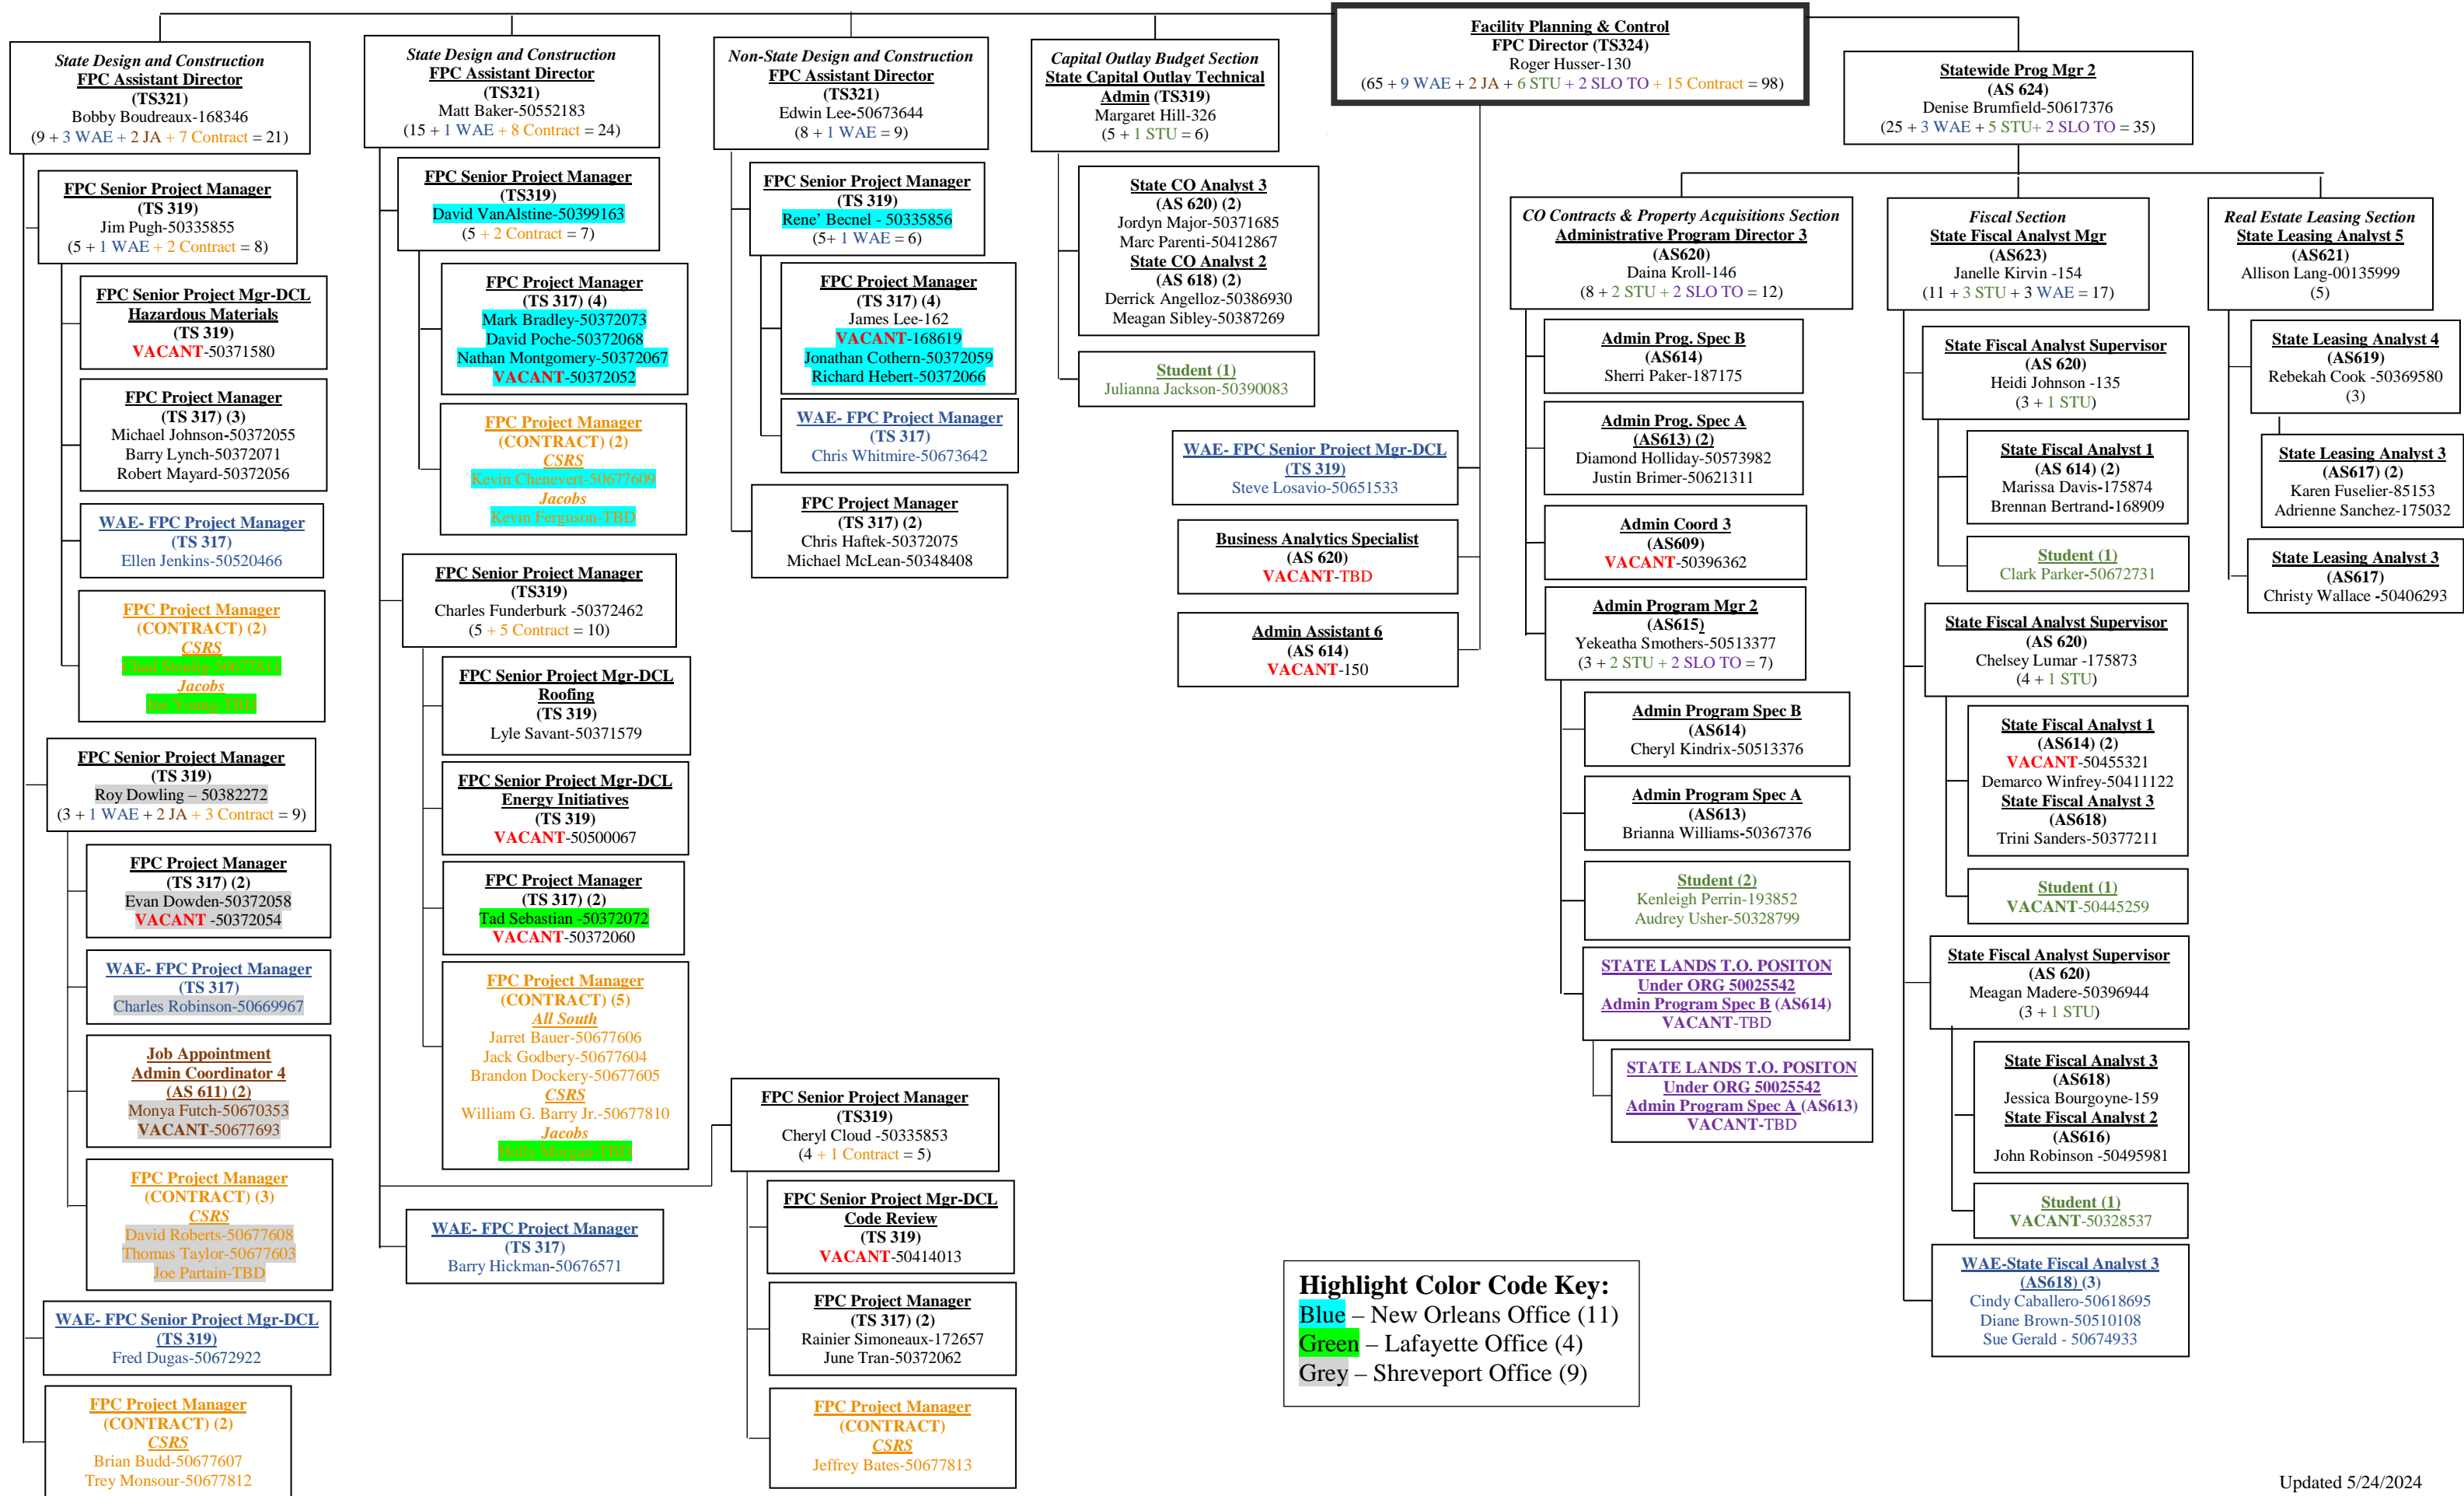

Facility Planning & Control Organizational Chart

Highlight Color Code Key:
 Blue – New Orleans Office (11)
 Green – Lafayette Office (4)
 Grey – Shreveport Office (9)