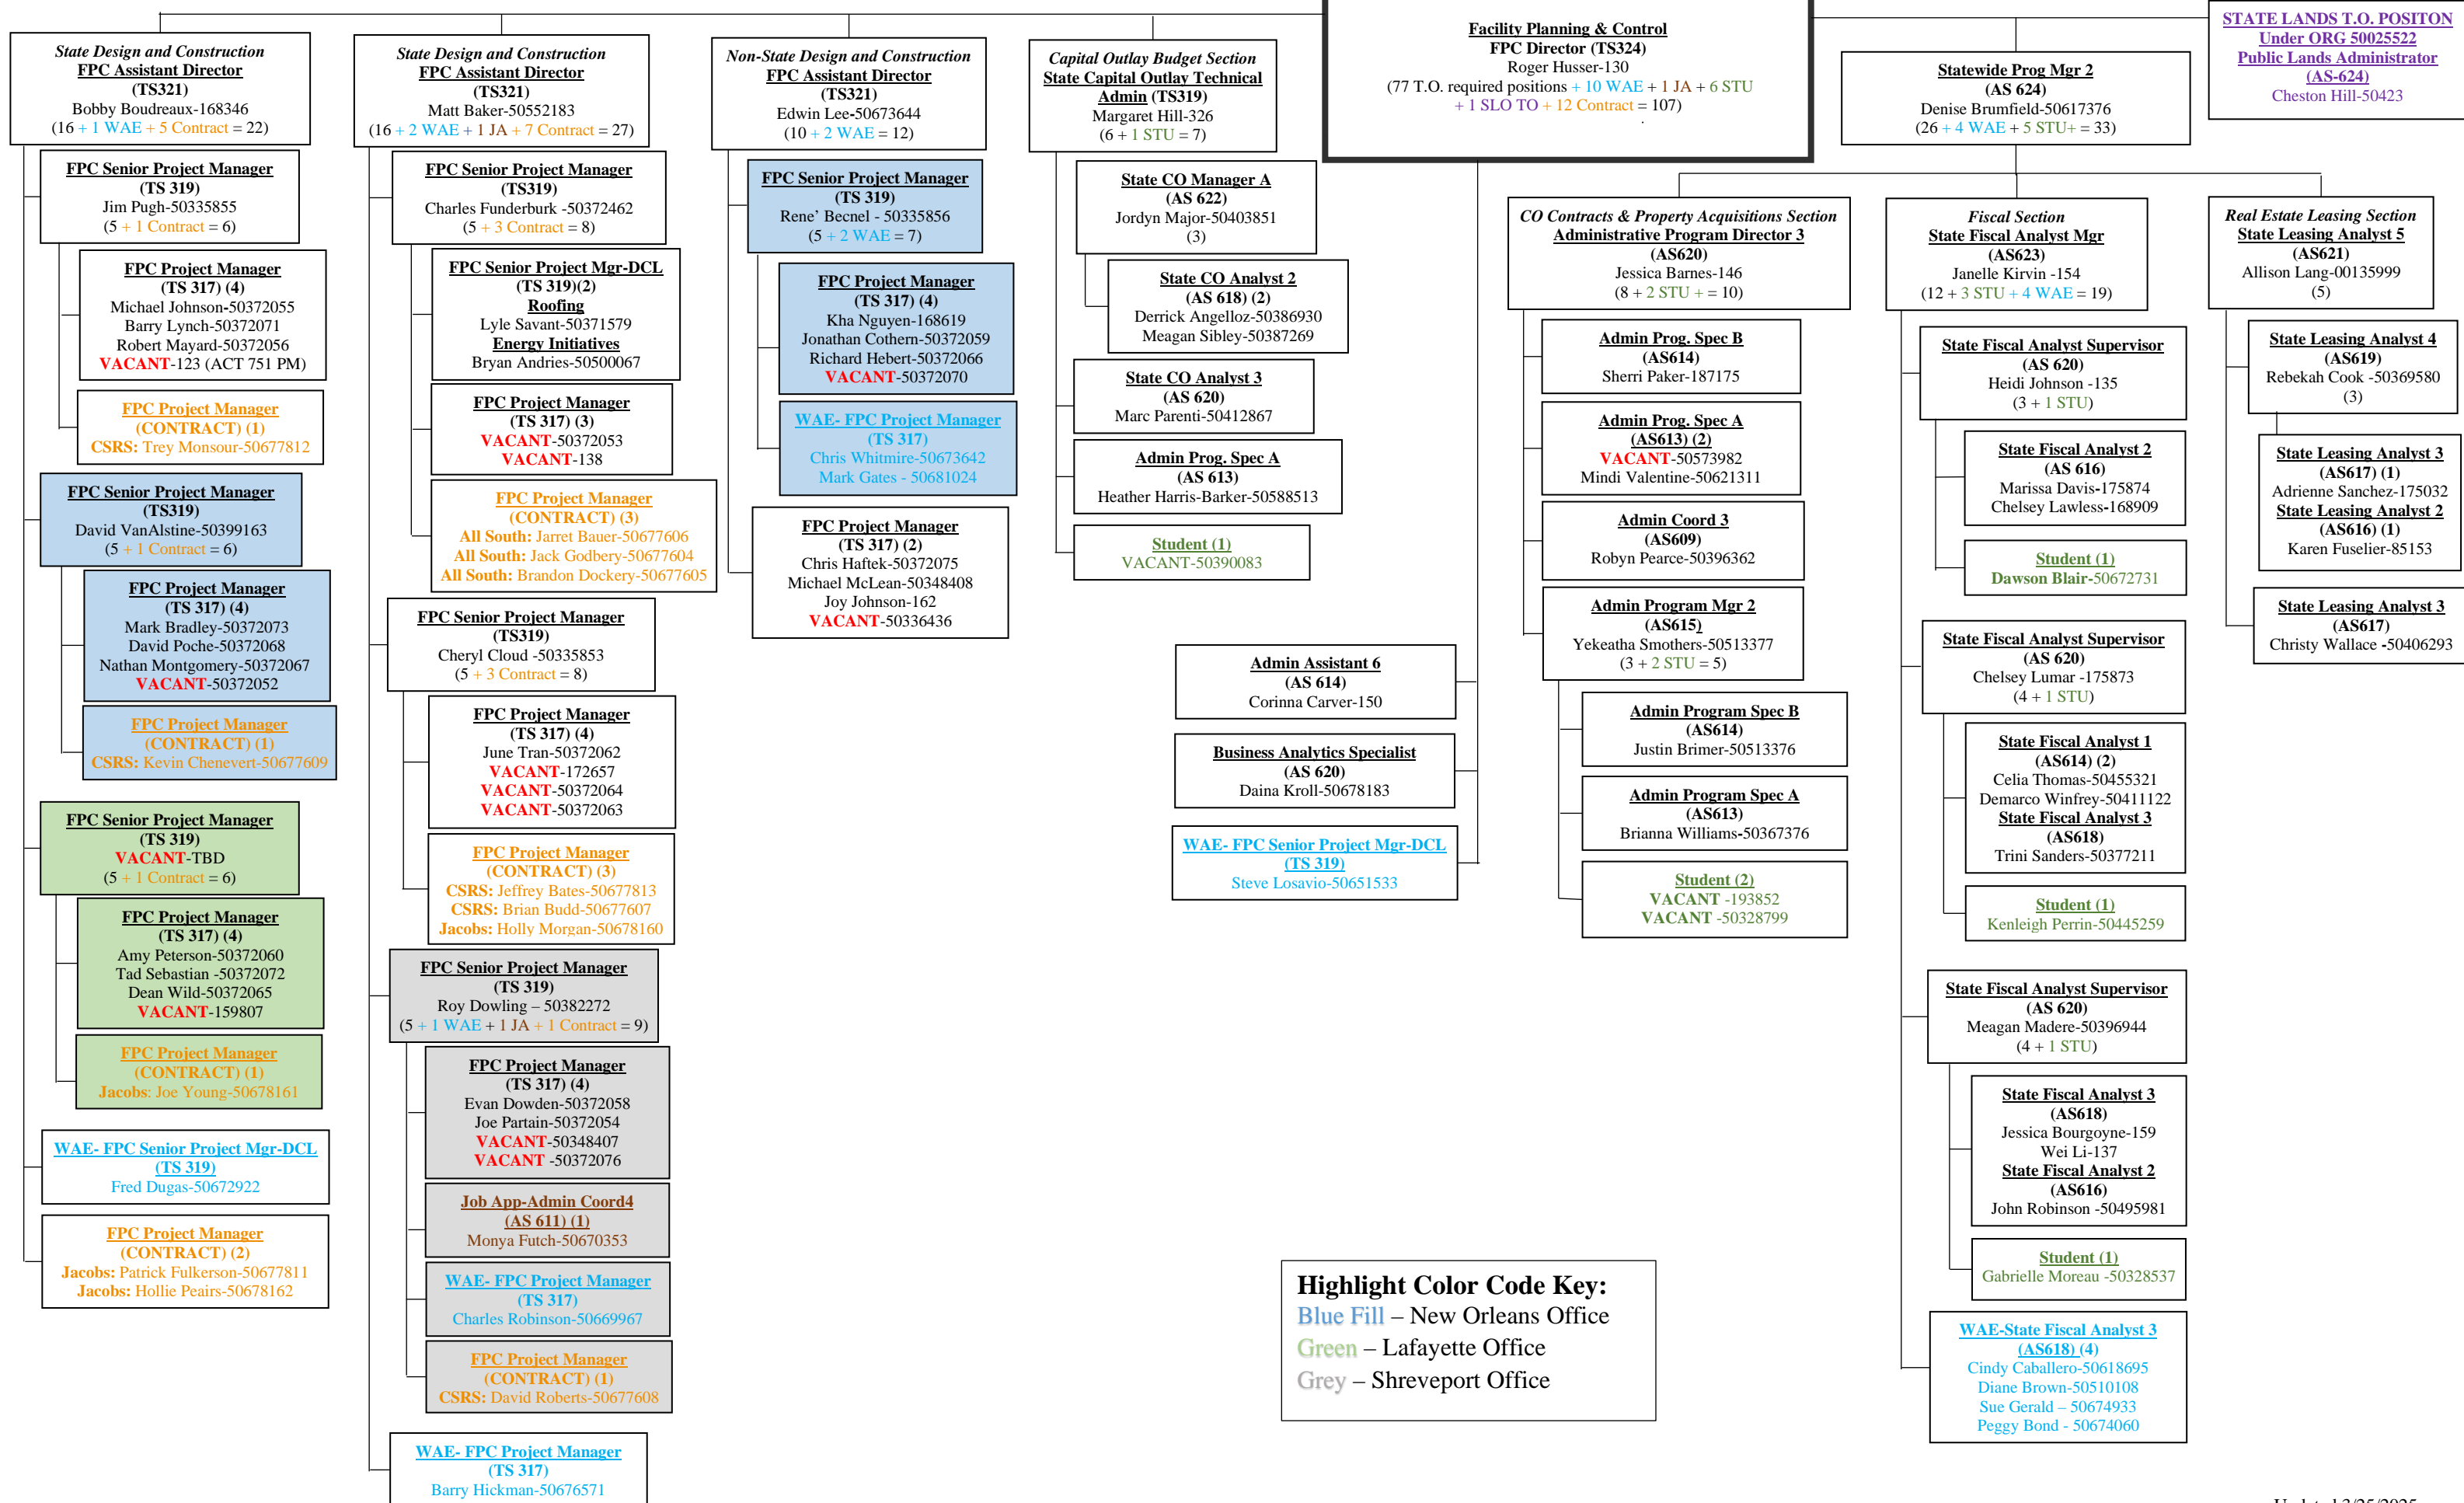

Facility Planning & Control Organizational Chart

Highlight Color Code Key:
 Blue Fill – New Orleans Office
 Green – Lafayette Office
 Grey – Shreveport Office